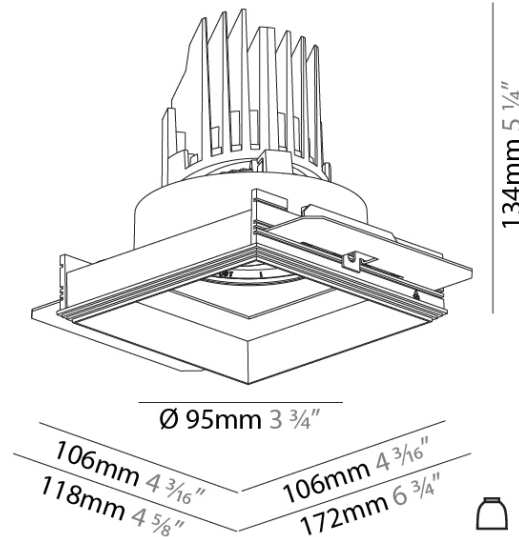

ELECTRICAL

Lamp Type: LED (Zhaga Standard)
Input Wattage (W): 15.5
Total Output Wattage (W): 14.5
Dimming: Tri-Mode (Non-Dimming and Phase Dimming (120Vac only) and 0-10V Dimming)
Driver Included: No
Driver Location: Recessed Housing
Driver Type: Constant Current - Universal
Driver Class: Class 2
Housing: See components
Input Voltage (V): 120 - 277
Constant Current (MA): 500

LED

Number of LEDs: 1
[Color Temperature (°K): 2700 / 3000 / 3500 / 4000](#)
Max. Delivered Lumen (lm): 940 / 980 / 1029 / 1050
Nominal Lumen (lm): 1386 / 1438 / 1511 / 1542
CRI: >90 CRI
Efficiency (%): 87.9 / 88.4 / 87.9
Lamp Life (hrs): 50000
Upon Request: RGB-W Tunable White Special Color Temperature
Special LED

OPTICAL

[Reflector°: 20 / 40 / 60](#)
Adjustability: Rotational 355°; Tilt 30°
Upon Request: Special Beam Angles

RATINGS AND CERTIFICATIONS

Zaneen Inc. © 2024, T 909-880-3382, F 416-247-9319, www.zaneen.com

Available for international specifications by adding "INT" at the end of the existing Model #. For assistance on 'custom' specifications, contact zteam@zaneen.com. In a constant effort to supply the best product, we reserve the right to change specifications or materials without notice. The most recent specification sheets are found at zaneen.com

IP rating: IP20