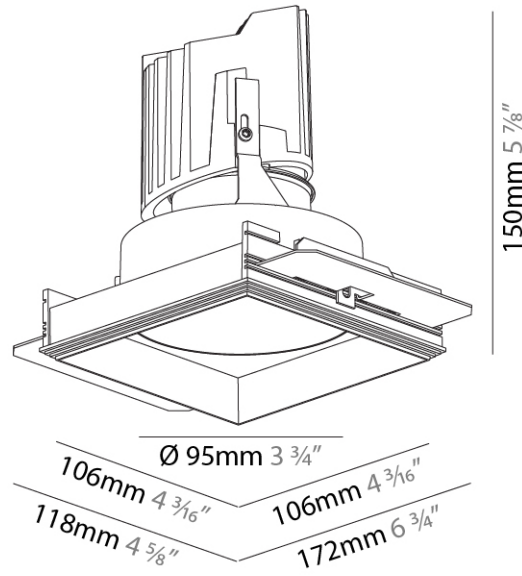

PHYSICAL

Shape: Square
Diameter (mm): 95
Diameter (in): 3 3/4
Length (mm): 106
Length (in): 4 3/16
Width (mm): 106
Width (in): 4 3/16
Depth (mm): 150
Depth (in): 5 7/8

Ceiling Thickness (mm): 10 / 12.5 / 15 / 25
Ceiling Thickness (in): 3/8 or 1/2 or 9/16 or 1

Min. Recessing Depth (mm): 170
Min. Recessing Depth (in): 6 11/16
Light Distribution: Downlight

Weight (kg): 0.705
Weight (lbs): 1.55

Fixture Finish: SSR / BKV / CWI / CRY / HAB / UFT / ITA / RUA / FTG / MYG / LOD / PUS / FRO / FUP / KIA / POP / BLS / SPG / MEY / GOH / GUM / CHC / COM / ABZ / JAG / OBR / MOS / ROR

Fixture Material: Aluminum Die Cast
Cut-out Measurements: 120mm / 4 3/4" x 120mm / 4 3/4"
Upon Request: Unique Ceiling Thickness

ELECTRICAL

Lamp Type: LED (Zhaga Standard)
Input Wattage (W): 15.5
Total Output Wattage (W): 14.5
Dimming: Tri-Mode (Non-Dimming and Phase Dimming (120Vac only) and 0-10V Dimming)

Driver Included: No
Driver Location: Recessed Housing
Driver Type: Constant Current - Universal
Driver Class: Class 2

Housing: See components
Input Voltage (V): 120 - 277
Constant Current (MA): 500

LED

Number of LEDs: 1
Color Temperature (°K): 2700 / 3000 / 3500 / 4000
Max. Delivered Lumen (lm): 940 / 980 / 1029 / 1050
Nominal Lumen (lm): 1386 / 1438 / 1511 / 1542
CRI: >90 CRI
Efficiency (%): 87.9 / 88.4 / 87.9
Lamp Life (hrs): 50000

Upon Request: RGB-W Tunable White Special Color Temperature Special LED

OPTICAL

Reflector°: 20 / 40 / 60
Upon Request: Special Beam Angles

ZANEEN® © 2024, 10000 188-3382, F 416-247-9319, www.zaneen.com

Available for international specifications by adding 'INT' at the end of the existing Model #. For assistance on 'custom' specifications, contact zteam@zaneen.com. In a constant effort to supply the best product, we reserve the right to change specifications or materials without notice. The most recent specification sheets are found at zaneen.com

IP rating: IP20