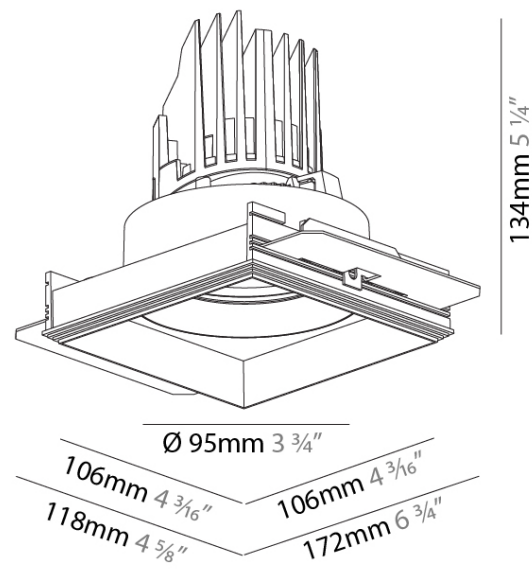

ELECTRICAL

Lamp Type: LED (Zhaga Standard)
Input Wattage (W): 16.5
Total Output Wattage (W): 14.5
Dimming: Tri-Mode (Non-Dimming and Phase Dimming (120Vac only) and 0-10V Dimming)
Driver Included: No
Driver Location: Recessed Housing
Driver Type: Constant Current - Universal
Driver Class: Class 2
Housing: See components
Input Voltage (V): 120 - 277
Constant Current (MA): 500

LED

Number of LEDs: 1
Color Temperature (°K): 2700 / 3000 / 3500 / 4000
Max. Delivered Lumen (lm): 940 / 980 / 1029 / 1050
Nominal Lumen (lm): 1386 / 1438 / 1511 / 1542
CRI: >90 CRI
Efficiency (%): 87.9 / 88.4 / 87.9
Lamp Life (hrs): 50000
Upon Request: RGB-W Tunable White Special Color Temperature Special LED

OPTICAL

Reflector: 20 / 40 / 60
Adjustability: Rotational 355°; Tilt 30°
Upon Request: Special Beam Angles

RATINGS AND CERTIFICATIONS

Available for international specifications by adding "INT" at the end of the existing Model #. For assistance on 'custom' specifications, contact zteam@zaneen.com. In a constant effort to supply the best product, we reserve the right to change specifications or materials without notice. The most recent specification sheets are found at zaneen.com
IP rating: IP20